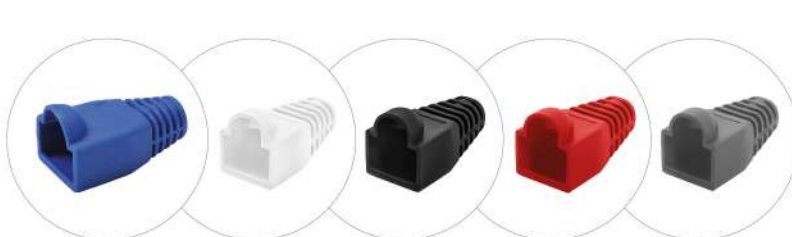

▶ SATA

múltiplo 10

Cabo Sata 15P + 4P
0.18M

CBST0001

com polybag múltiplo 10

Cabo Conversor de Força
Fonte X HD Sata

CBST0002

▶ RJ45

múltiplo 1

Keystone
RJ45 Cat5E

KEYS0001

com polybag

Plug Modular
RJ45 8P8C Cat5
sem Guia

PGMD0001 - 100 unid.
PGMD0001p - 25 unid. • polybag

com polybag

Plug Modular
8P8C RJ45 Blindado, Cat5
sem Guia

PGMD0004 - 100 unid.
PGMD0004p - 25 unid. • polybag

com polybag múltiplo 100

Plug Modular
RJ45 8P8C Cat5
de Passagem

PGMD0007

múltiplo 1

Keystone
RJ45 Cat6

KEYS0003

com polybag

Plug Modular
RJ45, Cat6
com Guia

PGMD0005 - 100 unid.
PGMD0005p - 25 unid. • polybag

com polybag

Conector Macho Blindado
Plug RJ45 Cat 6
com Guia

PGMD0006 - 100 unid.
PGMD0006p - 25 unid. • polybag

com polybag múltiplo 100

Plug Modular
RJ45 8P8C Cat6
de Passagem

PGMD0008

Capa para Plug Modular RJ45

CPMD0001 - 10 unid. • polybag • azul
CPMD0002 - 10 unid. • polybag • branca

CPMD0003 - 10 unid. • polybag • preta
CPMD0004 - 10 unid. • polybag • vermelha
CPMD0005 - 10 unid. • polybag • cinza